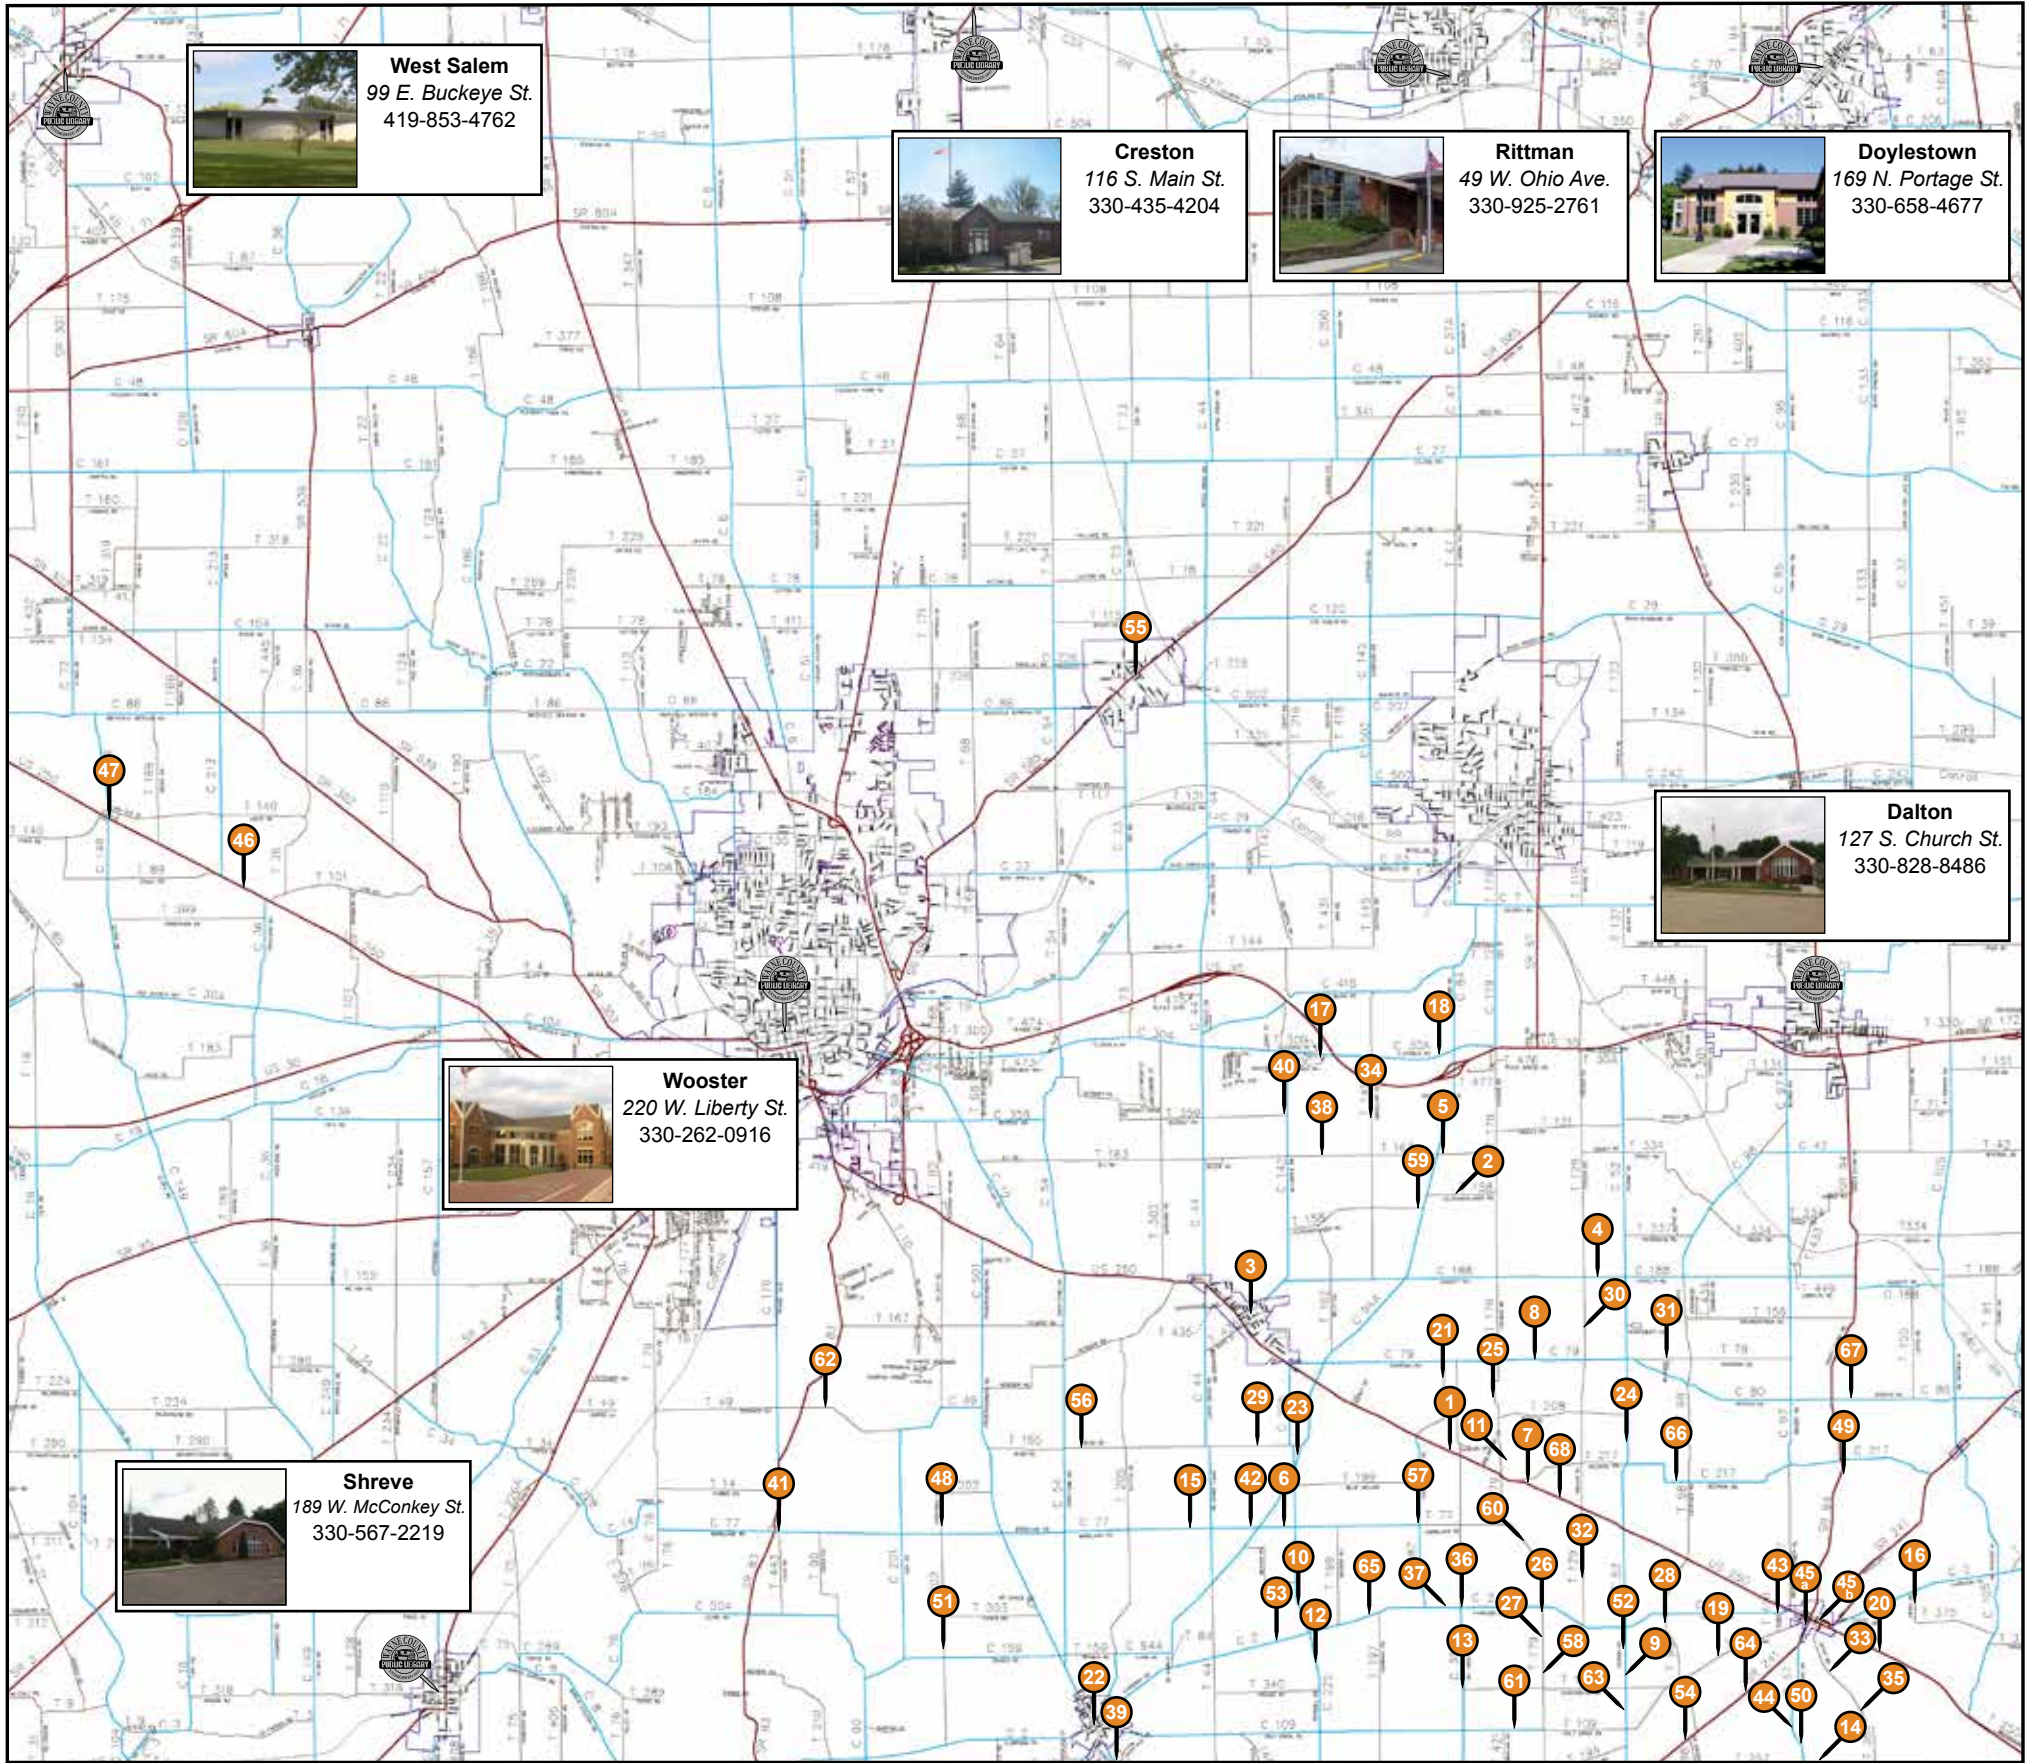

Monday WEEK 4

1. Air Works
10680 Dover Rd.
12:45 - 1:30 PM

68. Yoder Hydraulics
12317 Dover Rd.
1:45 - 2:15 PM

7. Coalway
11881 Dover Rd.
2:30 - 3:00 PM

20. Evergreen RV Park
16359 Dover Rd.
3:15 - 4:45 PM

11/17; 12/15; 1/19; 2/16

Wednesday WEEK 4

56. Spring Hill
4949 Buss Rd.
10:00 - 10:30 PM

48. Non Pariel Rd.
7101 B. Non Pariel Rd.
10:45 - 11:15 AM

29. Ironwood
7851 Buss Rd.
12:15 - 1:30 PM

11/18; 12/16; 1/20; 2/17

Thursday WEEK 4

60. Troy Acres
7495 S. Kansas Rd.
9:30 - 10:45 AM

66. Western Rd.
14100 Western Rd.
11:00 AM - 12:00 PM

23. Freedom Fellowship
6209 S. Carr Rd.
1:15 - 2:45 PM

11/19; 12/17; 1/21; 2/18

Friday WEEK 4

45. Mt. Eaton Village
8702 S. Market St.
10:30 - 11:45 AM

50. The Pier/Beacon Hill
10470 Winesburg Rd.
12:45 - 1:15 PM

11/20; 12/18; 1/22; 2/19

Map of Bookmobile Stops

West Salem
99 E. Buckeye St.
419-853-4762